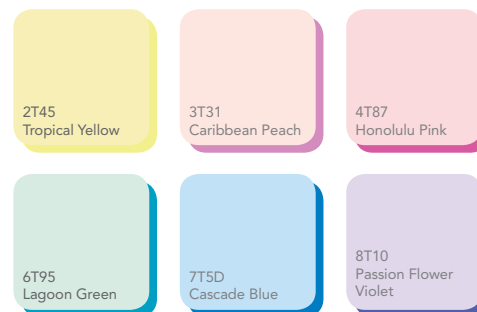

## Perspex® Cast Acrylic Sheet Vario

Available in 5mm

Perspex® Vario creates a sense of movement and energy. As the angle of vision shifts the change in edge colour gives an even greater depth to these intrinsically exotic tints.

Designed for use in interior applications such as Point of Sale, display units, signs, furnishings and light fittings, Perspex® Vario is the ideal material for the most audacious projects. The six transparent colours with a striking vivid edge which make up the Perspex® Vario range take us on an unforgettable journey to new horizons where the magic of the tropics is embodied.

**Tropical Yellow** – fresh and dazzling

**Caribbean Peach** – pure and soft

**Honolulu Pink** - to set the mood swinging

**Lagoon Green** – soothing and delicate

**Cascade Blue** - the perfect blue of the southern seas

**Passion Flower Violet** – an engaging, vibrant tone

Available in

If you can't find what you are looking for or would like to request a sample call us on:

**+44 (0) 1254 874000**